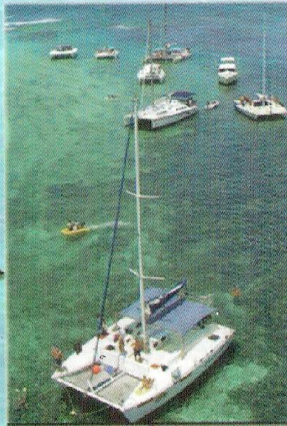

Protégeons notre faune et flore

Ces espèces sont responsables de la destruction de notre
faune et flore

Assurez-vous qu'il n'y ait aucune de ces espèces
sur votre bateau
avant chaque départ

Si vous apercevez un de ces espèces sur un des nos îlots ou votre bateau,
veuillez informer le National Parks & Conservation Service sur les numeros
suivants Tel: 464 4053, 256 4896 ou la Mauritian Wildlife Foundation Tel: 697 6097